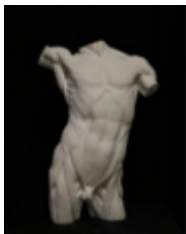

Saint Andrew	44 x 25 x 16 cm	$100.00 AUD	-
	L'Inconnue de la Seine (lady of Seine, Death Mask)	29 x 20 x 15 cm	$100.00 AUD	2 kg
	Gericault (Death Mask) Theodore Gericault a 19th century French painter	27 x 19 x 17 cm	$100.00 AUD	2 kg
	Michelangelo's dying slave	35 x 28 x 20 cm	$110	3kg
	Laocoon Mask,	24 c 40 x 19 cm	$130	3.4kg

On request – These casts take a little more time to produce

Lanteri Torso, 39 x 14 x 27 cm - $325 - 5.5kg