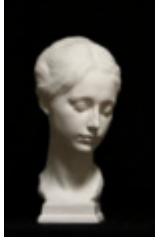

Portrait of a girl, 21 x 23 x 43 cm - $ 325 - 4.7kg

*Please note I am always buying new/ more casts so if you are after anything in particular, please don't hesitate to mention it to me. Maybe Its already on my list of casts to purchase?